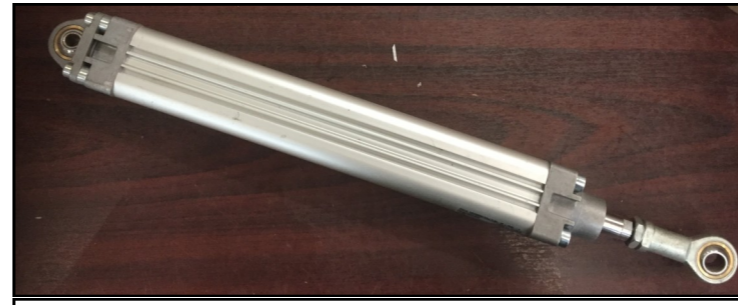

Bin Catcher Components "K Series"

78503500 Bushing x 2

28003190 Damper x 2

34879400 Pneumatic Cylinder x 2

40509520 Bolt x 4

71870100 Washer x 2

97500826 Limiter x 2

34876910 Air Cylinder Exhaust x 2

34879500 Pneumatic Cylinder 200 x 2

Cylinder Rod End 34881000 x 4

97500844-Left Sliding Element x 1
97500846-Right Sliding Element x 1

97500847 Sliding Element x 2

97500841 Mantled Round Bar x 1

41307800 Nut Countersunk x 8